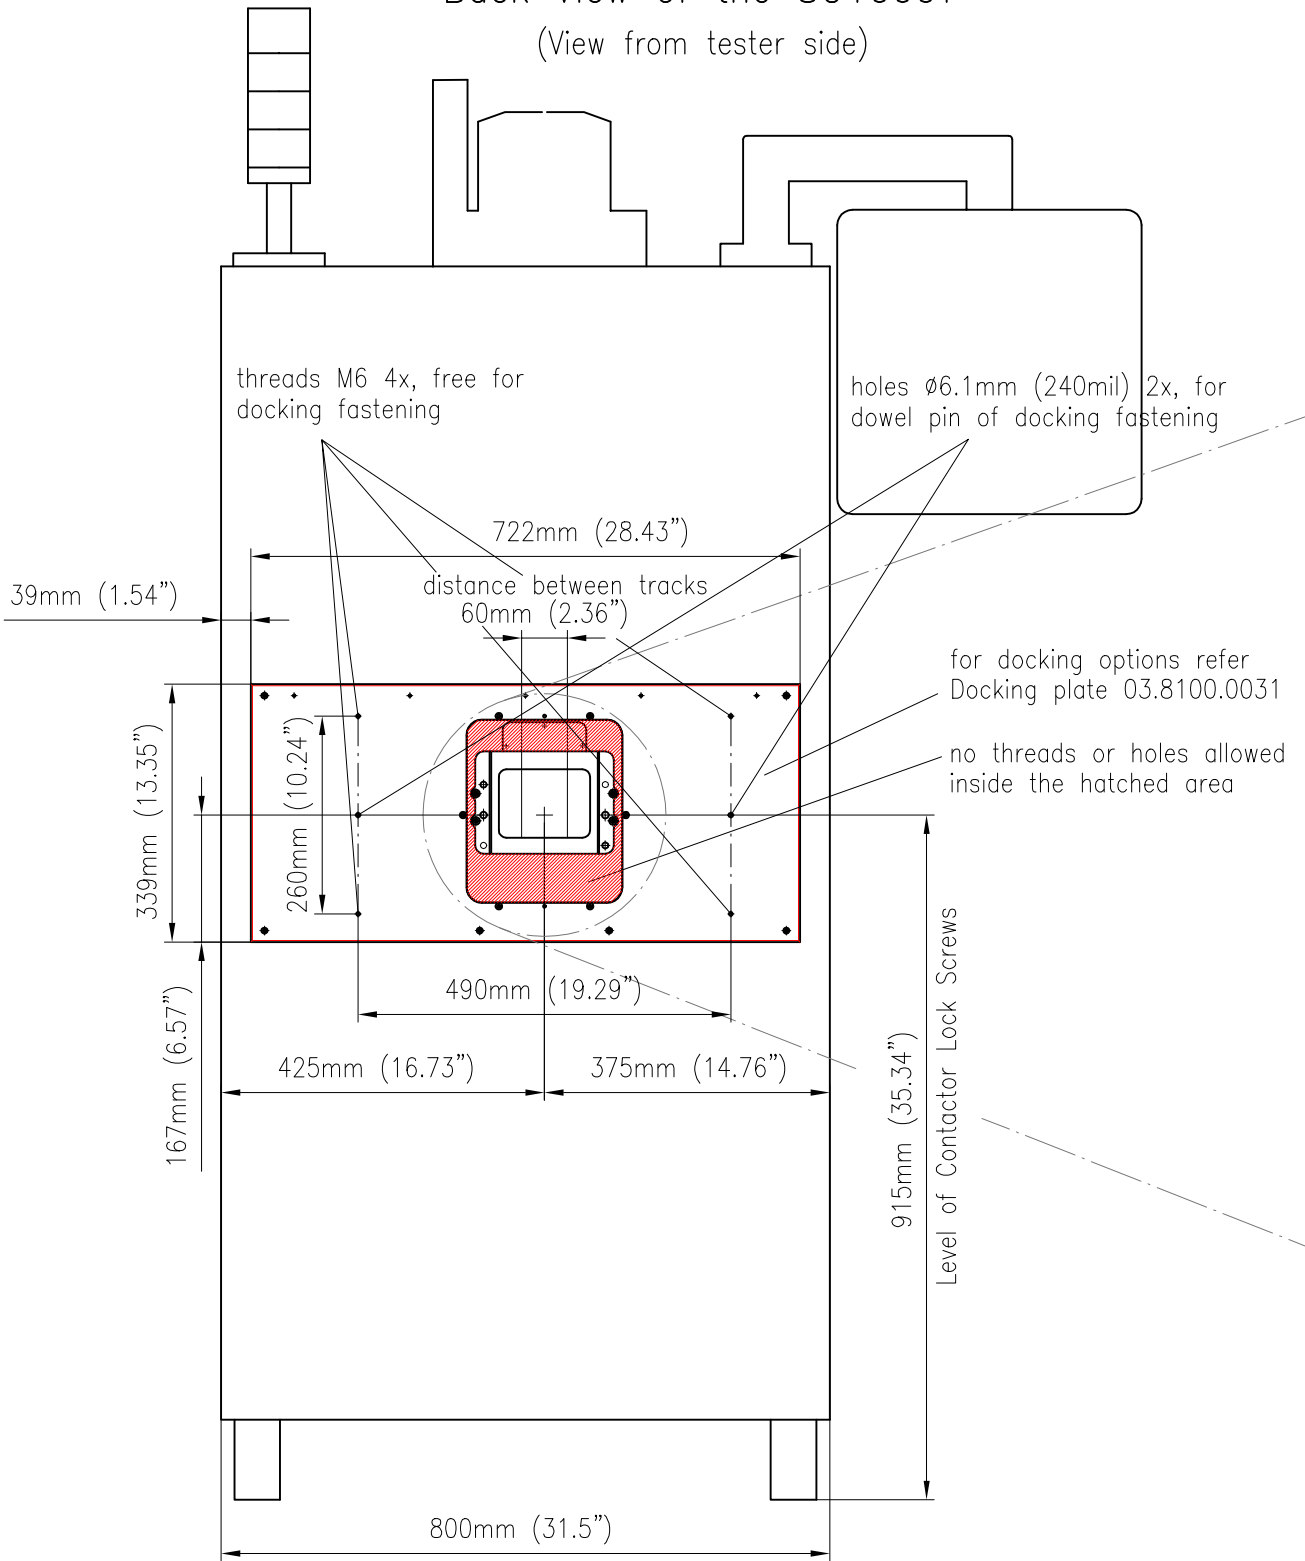

# Back View of the S01000T

(View from tester side)

**Rasco**

Machine  
**S01000T**

Title  
Handler Back View  
page 1 (complete Back View)

Date  
04.02.99

Name  
alf

Drawing no.  
03.0900.0001